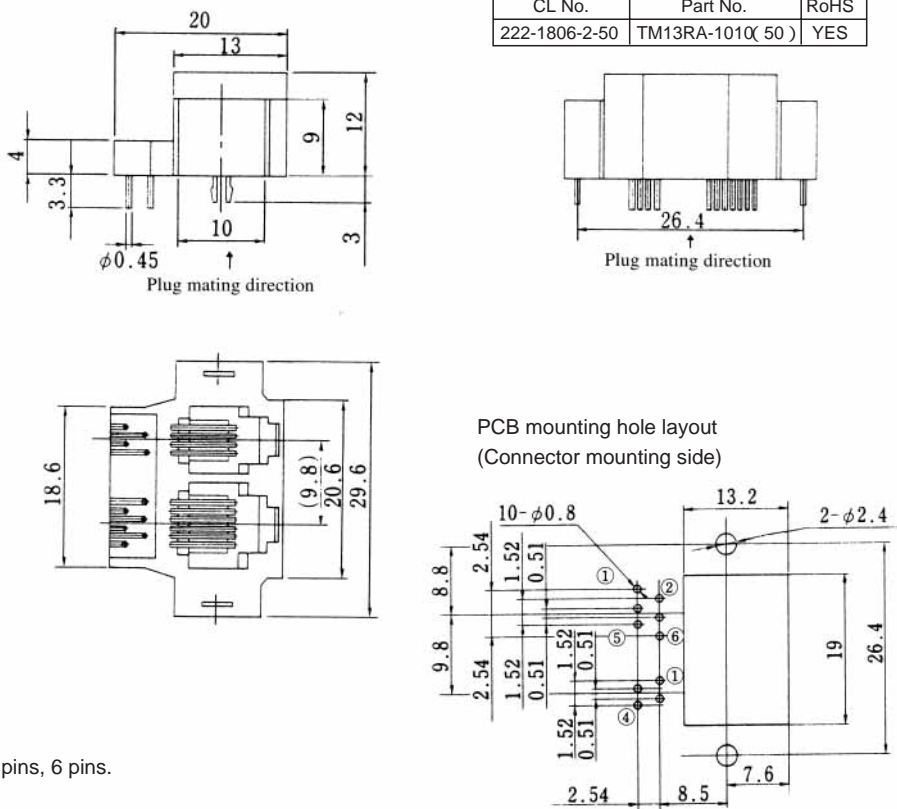

MODULAR CONNECTORS

CL 222 TM

Bottom entry Type

TM13R- *(50)

CL No.	Part No.	A	B	C	D	RoHS
222-2034-7-50	TM13R-44(50)	19	10	8	15.8	YES
222-2066-3-50	TM13R-62(50)	21	12	10	17.8	
222-2033-4-50	TM13R-64(50)	21	12	10	17.8	
222-2125-0-50	TM13R-66(50)	21	12	10	17.8	

TM13RA-1010(50)

CL No.	Part No.	RoHS
222-1806-2-50	TM13RA-1010(50)	YES

Note 1: Standard finish color is black.

Note 2: Available reverse type of products for 4 pins, 6 pins.

TM13R-10 *(50)