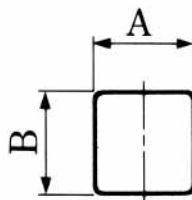

## ACCESSORIES FOR MODULAR CONNECTORS DUST COVERS FOR MODULAR CONNECTORS

TM- \* -DC \*

| No. of contacts | CL No.     | Part No. | A    | B    | C   | Cover color | RoHS |
|-----------------|------------|----------|------|------|-----|-------------|------|
| 4               | 222-1364-6 | TM-4-DC1 | 9    | 11   | 8.5 | Dark grey   | YES  |
| 6               | 222-0135-3 | TM-6-DC  | 12   | 13   | 8.5 | Natural     |      |
| 6               | 222-1052-3 | TM-6-DC1 | 11   | 11   | 8.5 | Dark grey   |      |
| 8               | 222-0276-5 | TM-8-DC  | 15.6 | 13.9 | 6.5 | Natural     |      |
| 8               | 222-2261-9 | TM-8-DC1 | 13.2 | 11.2 | 6.5 | Natural     |      |