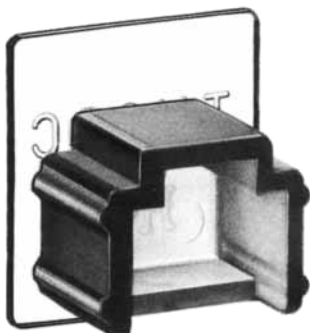

# MODULAR CONNECTORS

CL 222 TM

## ACCESSORIES FOR MODULAR CONNECTORS DUST COVERS FOR MODULAR CONNECTORS

TM- \* -DC \*

| No. of contacts | CL No.     | Part No. | A    | B    | C   | Cover color | RoHS |
|-----------------|------------|----------|------|------|-----|-------------|------|
| 4               | 222-1364-6 | TM-4-DC1 | 9    | 11   | 8.5 | Dark grey   | YES  |
| 6               | 222-0135-3 | TM-6-DC  | 12   | 13   | 8.5 | Natural     |      |
| 6               | 222-1052-3 | TM-6-DC1 | 11   | 11   | 8.5 | Dark grey   |      |
| 8               | 222-0276-5 | TM-8-DC  | 15.6 | 13.9 | 6.5 | Natural     |      |
| 8               | 222-2261-9 | TM-8-DC1 | 13.2 | 11.2 | 6.5 | Natural     |      |

Note 1: If the modular plug does not mate with the modular jack, mount the dust cover to protect the mating section.

Note 2: Orders must be placed in 100-unit volumes.