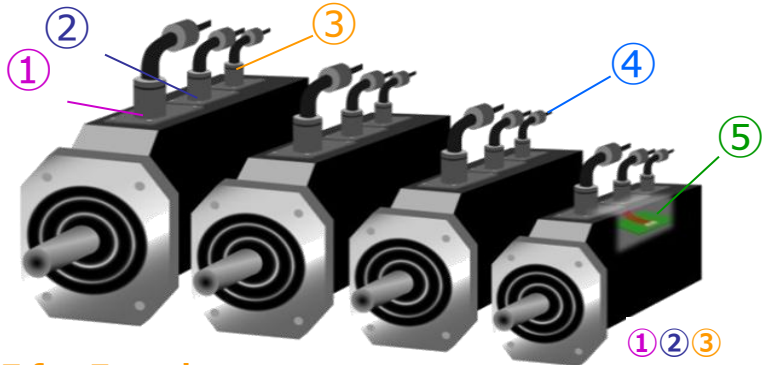

Connectors for Servo Motor

Hirose Electric, as a world leader in the connectivity industry, has been developed a broad innovative electronic connectors over the years since its founding. Please visit our Web site for details of the listed products as well as other related product lines.

① I/F for Power

H / MS Series (4pos.)
IP67F waterproof resistant,
TÜV certificated

② I/F for Brake

HR08D Series (2pos.)
IP68 waterproof resistant,
Push-on bayonet lock

③ I/F for Encoder

HR34B Series (10pos.)
IP68 waterproof resistant

HR08D Series (10pos.)
IP68 waterproof resistant

LF Series (3-20pos.)
Compact size,
IP68 waterproof resistant

I/F for Hybrid

MT Series (Power:6pos. + Signal: 8 pos.)
Compact size,
IP66/67 waterproof resistant

④ For In-Line

DF63 Series (1-6pos.)
3.96mm pitch, 8-15A

DF62 Series (2-24pos.)
2.2mm pitch, 1-3A

⑤ Inside Connection for Encoder

GT8E Series (2-24pos.)
2mm pitch, 1-3A
Positive lock

DF50A Series (2-16pos.)
1mm pitch, 1A
Positive lock